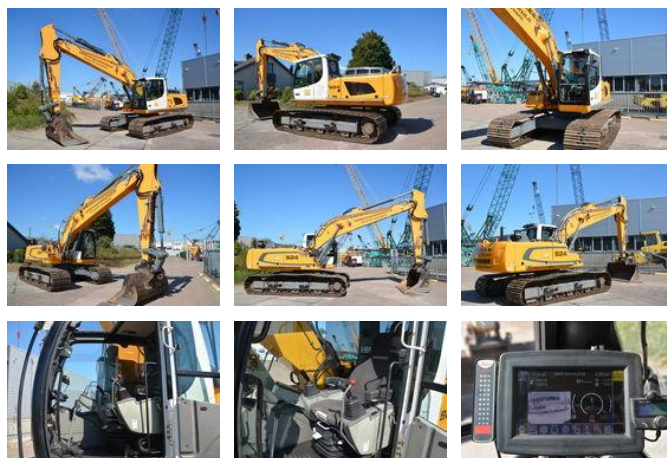

Liebherr R 924 LC

Caractéristiques générales

| | |
|--------------------------|--------------------------|
| Marque | Liebherr |
| Sous-catégorie | Pelleteuse sur chenilles |
| Année de construction | 2014 |
| Heures de fonctionnement | 12525 |
| Condition | Utilisé |
| Conditions générales | Excellente |
| Carburant | Diesel |

Caractéristiques

Poids à vide

26.400kg

Liebherr R 924 LC

Spécifications techniques

| | |
|--------------|----------|
| Transmission | tracking |
| Actifs | 156hp |

Description

= Additional options and accessories = - Additional hydraulics - Auto / hydraulic quick coupler - Auto lubrication system - Battery disconnecter - Hammer/shear hydr. circuit - Hammer hydr. function - Hammer protection circuit - Joystick control - Shear hydraulic
= Remarks = Liebherr R924LC Year : 2014 Hours: 12525 CE Leica GPS prepared Airconditioning Automatic greasing system
Hydraulic quick coupler & bucket High & Low Flow hydraulic lines Machine from first Dutch owner in original paint Undercarriage
80% good Price Euro. 39.500,- = More information = Make of engine: Liebherr Number of owners: 1 Undercarriage condition: 80%