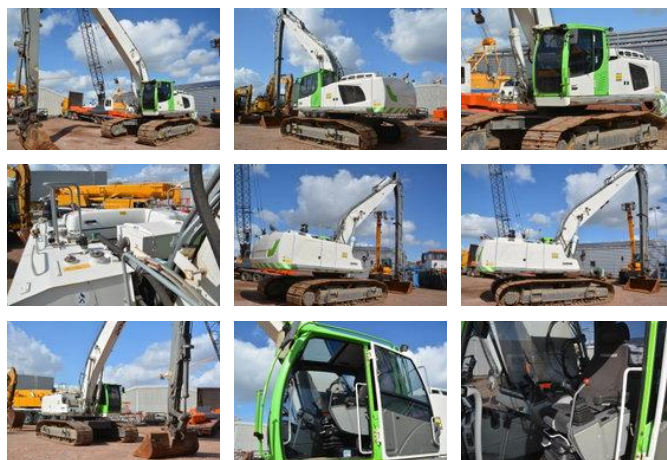

## Liebherr R 946 LC-V Long Reach

### Caractéristiques générales

Marque	Liebherr
Sous-catégorie	Pelleteuse télescopique
Année de construction	2015
Heures de fonctionnement	14912
Couleur	Esprit
Condition	Utilisé
État général	Très bien
Carburant	Diesel
Marquage CE	Et

# Liebherr R 946 LC-V Long Reach

## Description

= Additional options and accessories = - Additional hydraulics - Auto / hydraulic quick coupler - Auto lubrication system - Battery disconnecter - Bucket - Safety line rupture valve - boom/hoist - Safety line rupture valve - dipper/stick - Slope/rotator hydr. circuit =  
Remarks = Liebherr R946LC-V Long-Reach Year: 2015 Hours : 14912 Retractable undercarriage : 3800mm --> 3300mm Boom 10300mm Steel 8500mm Shoes 900mm Automatic greasing Extra hydraulic lines Prepared for GPS Hydraulic quick coupler & bucket CE & EPA Price Euro. 88.500,- = More information = Make of engine: Liebherr D936 Number of owners: 1 EPA Marked: yes Delivery terms: EXW Production country: FR