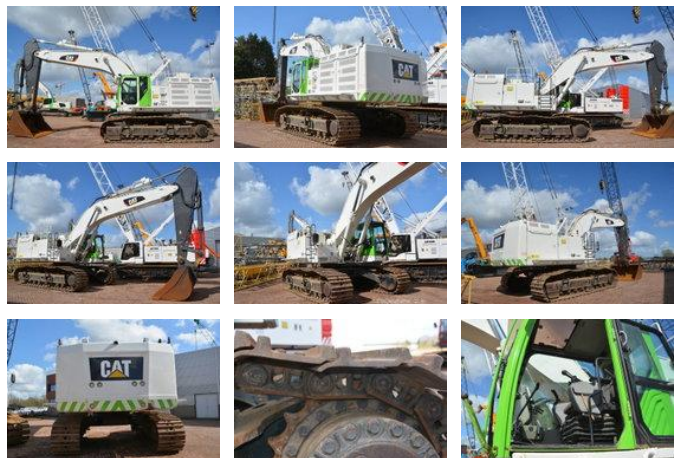

## Caterpillar 374 F L

### General characteristics

Brand	Caterpillar
Subcategory	Crawler excavator
Year of construction	2014
Operating hours	13567
Colour	Wit
Condition	Used
General state	Very good
Fuel	Diesel
CE marking	And

### Properties

Single weight

75.100kg

## Description

Caterpillar 374FL Year: 2014 Hours: 13567 CE Automatic greasing Prepared for GPS Boom 7.80 meter Stick: 3.60 meter 900mm shoes Full service history Price Euro. 129.500,- = More information = Make of engine: Caterpillar Number of owners: 1 Undercarriage condition: 80 Delivery terms: EXW Production country: BE