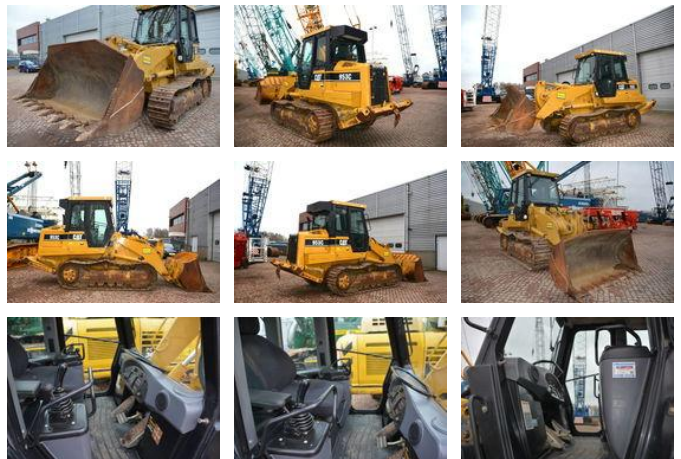

Caterpillar CAT 953 C

General features

Brand	Caterpillar
Subcategory	Crawler loader
Construction year	2004
Operating hours	14918
Condition	Used
General condition	Very good

Characteristics

Empty weight 15.079kg

Caterpillar CAT 953 C

Technical specifications

Drive	tracking
assets	129hp

Description

Caterpillar 953C Year : 2004 Hours: 14918 GP bucket with teeth Ripper multi shank CE = More information = Colour: Original
Make of engine: Caterpillar Number of owners: 1 EPA Marked: yes EPA Marked: yes Delivery terms: EXW Production country: FR