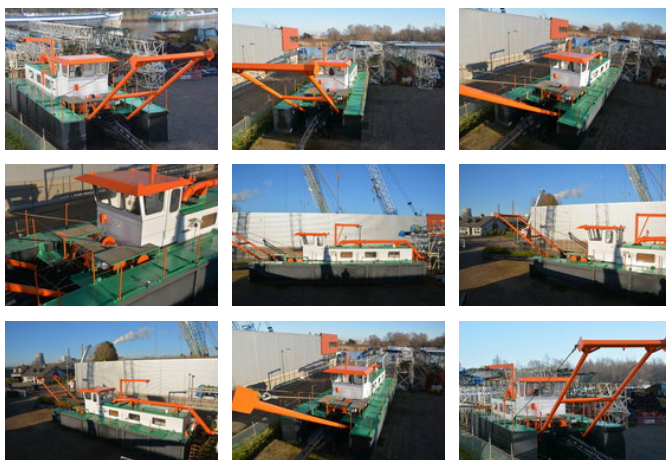

Diversen Dongeпоort SD300 Suction Dredger

General features

Brand	Diversen
Subcategory	Other construction machinery
Construction year	1980
Condition	Used

Diversen Dongepoort SD300 Suction Dredger

Description

Dongepoort SD300 SUCTION DREDGER • Year 1980 , overhauled 2024 • 250/300mm 10/12 inch dredger • Dutch build • 1 X Volvo penta TD100G 208HP for main pump • 1 X Volvo penta TD100X 208 HP for jetpump and generator • 10 meter deep dredging can be extended upto 20 meter • New jetpump = More information = Make of engine: Volvo Delivery terms: EXW