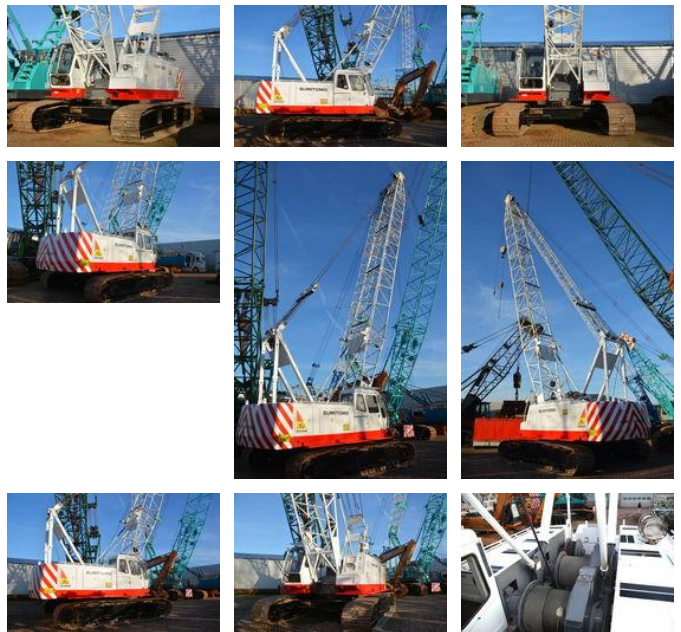

Hitachi-Sumitomo SCX550

General features

Brand	Hitachi-Sumitomo
Subcategory	Crawler crane
Construction year	2008
Operating hours	15266
Color	White
Condition	Used
General condition	Very good

Characteristics

Empty weight	53.000kg
Lifting capacity	55.000kg
Mast type	mastType.lattice

Hitachi-Sumitomo SCX550

Technical specifications

Drive

tracking

Description

= Additional options and accessories = - Hook blocks = Remarks = Hitachi Sumitomo SCX550 Year: 2008 Hours: 15244 Crane & Free-Fall winches Lifting computer 43 meter boom 10 meter fly-jib Tractor type undercarriage 2 hookblocks Airconditioning CE New delivered by Hitachi The Netherlands = More information = Make of engine: Isuzu Number of owners: 1 EPA Marked: yes Delivery terms: EXW Production country: JP