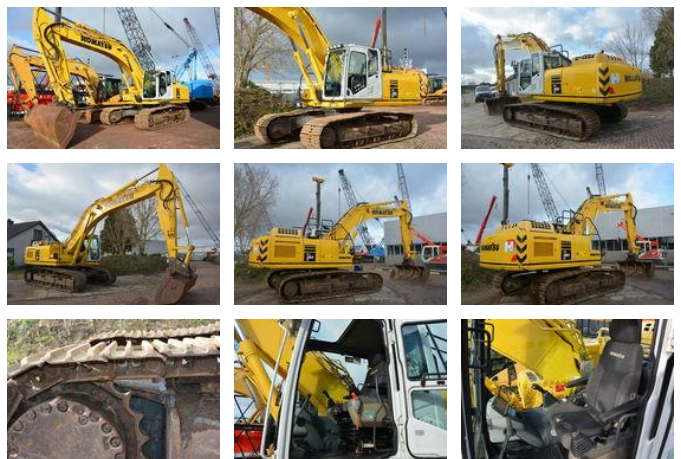

## Komatsu PC 360 LC-10

### General features

Brand	Komatsu
Subcategory	Crawler excavator
Construction year	2013
Operating hours	13372
Color	Yellow
Condition	Used
General condition	Very good

# Komatsu PC 360 LC-10

## Description

Komatsu PC360LC-10 • Year : 2013 • Hours: 13372 • CE • Automatic greasing • Hammer/ shear and low flow hydraulic piping • Hydraulic quick coupler & bucket • Undercarriage : 70% good • From first Dutch owner = More information = EPA Marked: yes  
Delivery terms: EXW