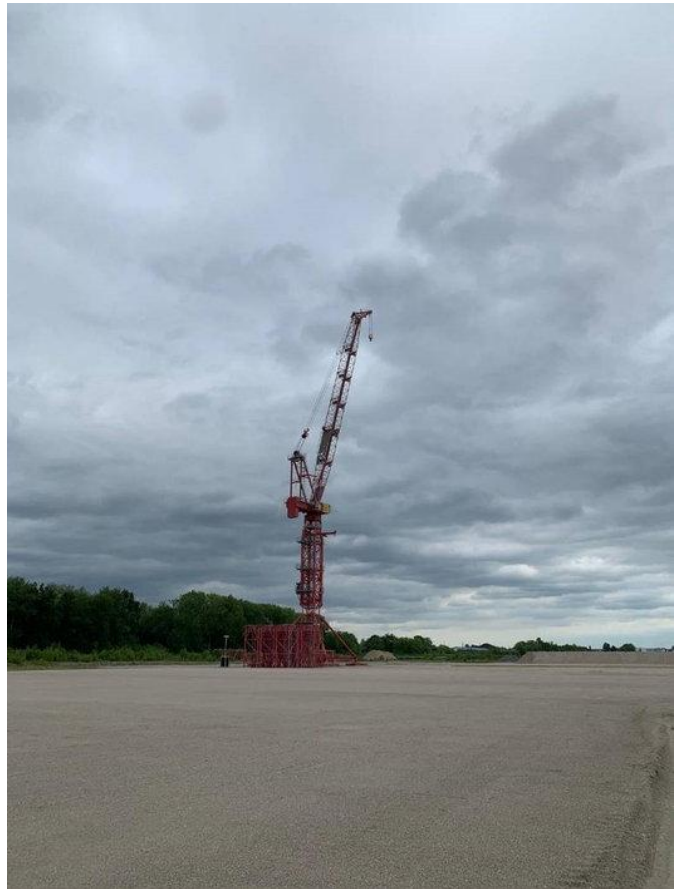

DEKKER

EARTH MOVING EQUIPMENT

Kroll K1500L

General features

Brand	Kroll
Subcategory	Static tower
Construction year	2015
Operating hours	2500
Condition	Used
General condition	Very good
CE marking	Yes

Characteristics

Lifting capacity

125.000kg

Lifting height

17.900cm

Kroll K1500L

Description

= Additional options and accessories = - Counterweights - Hook blocks = Remarks = Kroll K1500L Towercrane 125 ton capacity
Year: 2015 Hours: 2500 Electric with Generator(in container) CE Self erecting Lift to cabin Max. lifting height : 179 meter Radius:
68.5 meter = More information = Number of owners: 2 Selling price: € 1.750.000 (excl. BTW) Delivery terms: EXW Production
country: DK