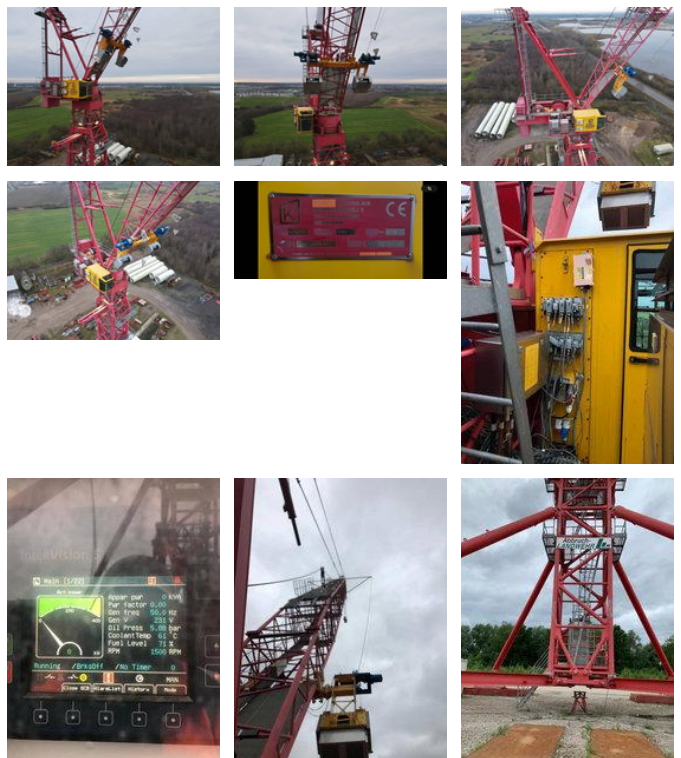

DEKKER

EARTH MOVING EQUIPMENT

Kroll K1500L

General features

Brand	Kroll
Subcategory	Static tower
Construction year	2015
Operating hours	2500
Condition	Used
General condition	Very good
CE marking	Yes

Characteristics

Lifting capacity

125.000kg

Lifting height

17.900cm

Kroll K1500L

Description

= Additional options and accessories = - Counterweights - Hook blocks = Remarks = Kroll K1500L Towercrane 125 ton capacity
Year: 2015 Hours: 2500 Electric with Generator(in container) CE Self erecting Lift to cabin Max. lifting height : 179 meter Radius:
68.5 meter = More information = Number of owners: 2 Selling price: € 1.750.000 (excl. BTW) Delivery terms: EXW Production
country: DK