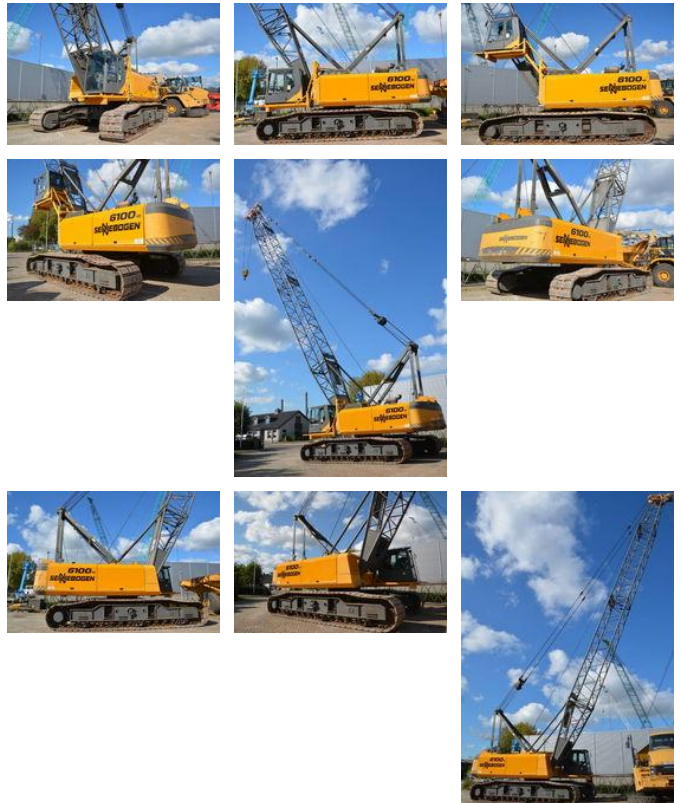

## Sennebogen 6100 HD

### General features

Brand	Sennebogen
Subcategory	Crawler crane
Construction year	1997
Condition	Used

### Characteristics

Lifting capacity

100.000kg

---

Mast type

mastType.lattice

## Description

= Additional options and accessories = - Hook blocks = Remarks = Sennebogen 6100HD Year: 1997 Hours: 33000 40 meter boom  
Hookblock CE From first Dutch customer Caterpillar 3306 engine Undercarriage 80% good = More information = Colour: Original  
Make of engine: Caterpillar Delivery terms: EXW Production country: DE