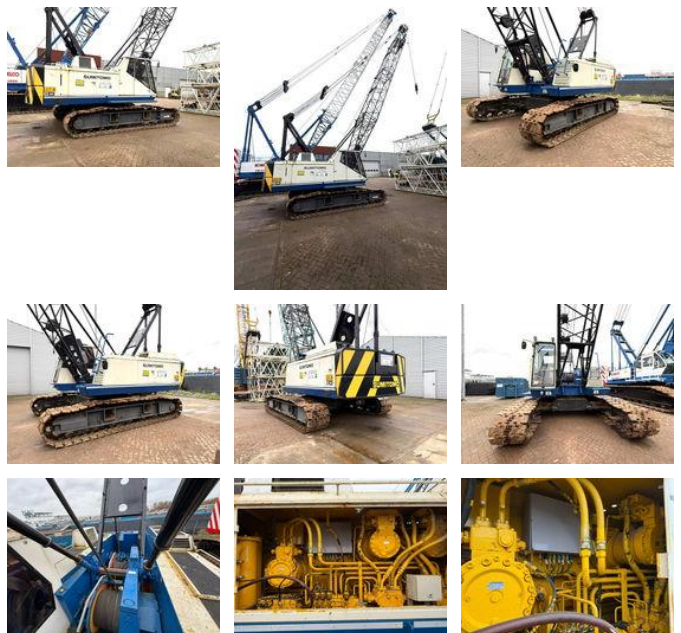

## Sumitomo SC350

### General features

Brand	Sumitomo
Subcategory	Crawler crane
Construction year	1996
Operating hours	11000
Color	White
Condition	Used

### Characteristics

Empty weight	35.000kg
Mast type	mastType.lattice

# Sumitomo SC350