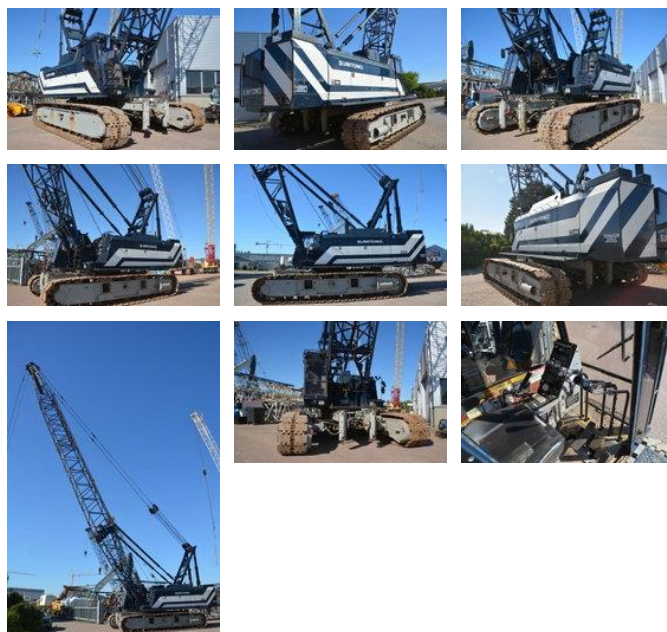

Sumitomo SC800

General features

| | |
|-------------------|---------------|
| Brand | Sumitomo |
| Subcategory | Crawler crane |
| Construction year | 1996 |
| Operating hours | 14000 |
| Color | Blue |
| Condition | Used |
| General condition | Very good |
| CE marking | Yes |

Characteristics

| | |
|--------------|------------------|
| Empty weight | 80.000kg |
| Mast type | mastType.lattice |

Sumitomo SC800

Technical specifications

Drive

tracking

Description

= Additional options and accessories = - Hook blocks = Remarks = Sumitomo SC800 • 80 tons crawler crane • Year: 1996 • Hours: 14000 • 52-meter boom • Lifting computer • Winches with free-fall option • Mitsubishi 6D22CT engine • CE • Including all manuals and service history • Hookblock • Undercarriage recently renewed = More information = Make of engine: Mitsubishi
Delivery terms: EXW Production country: JP